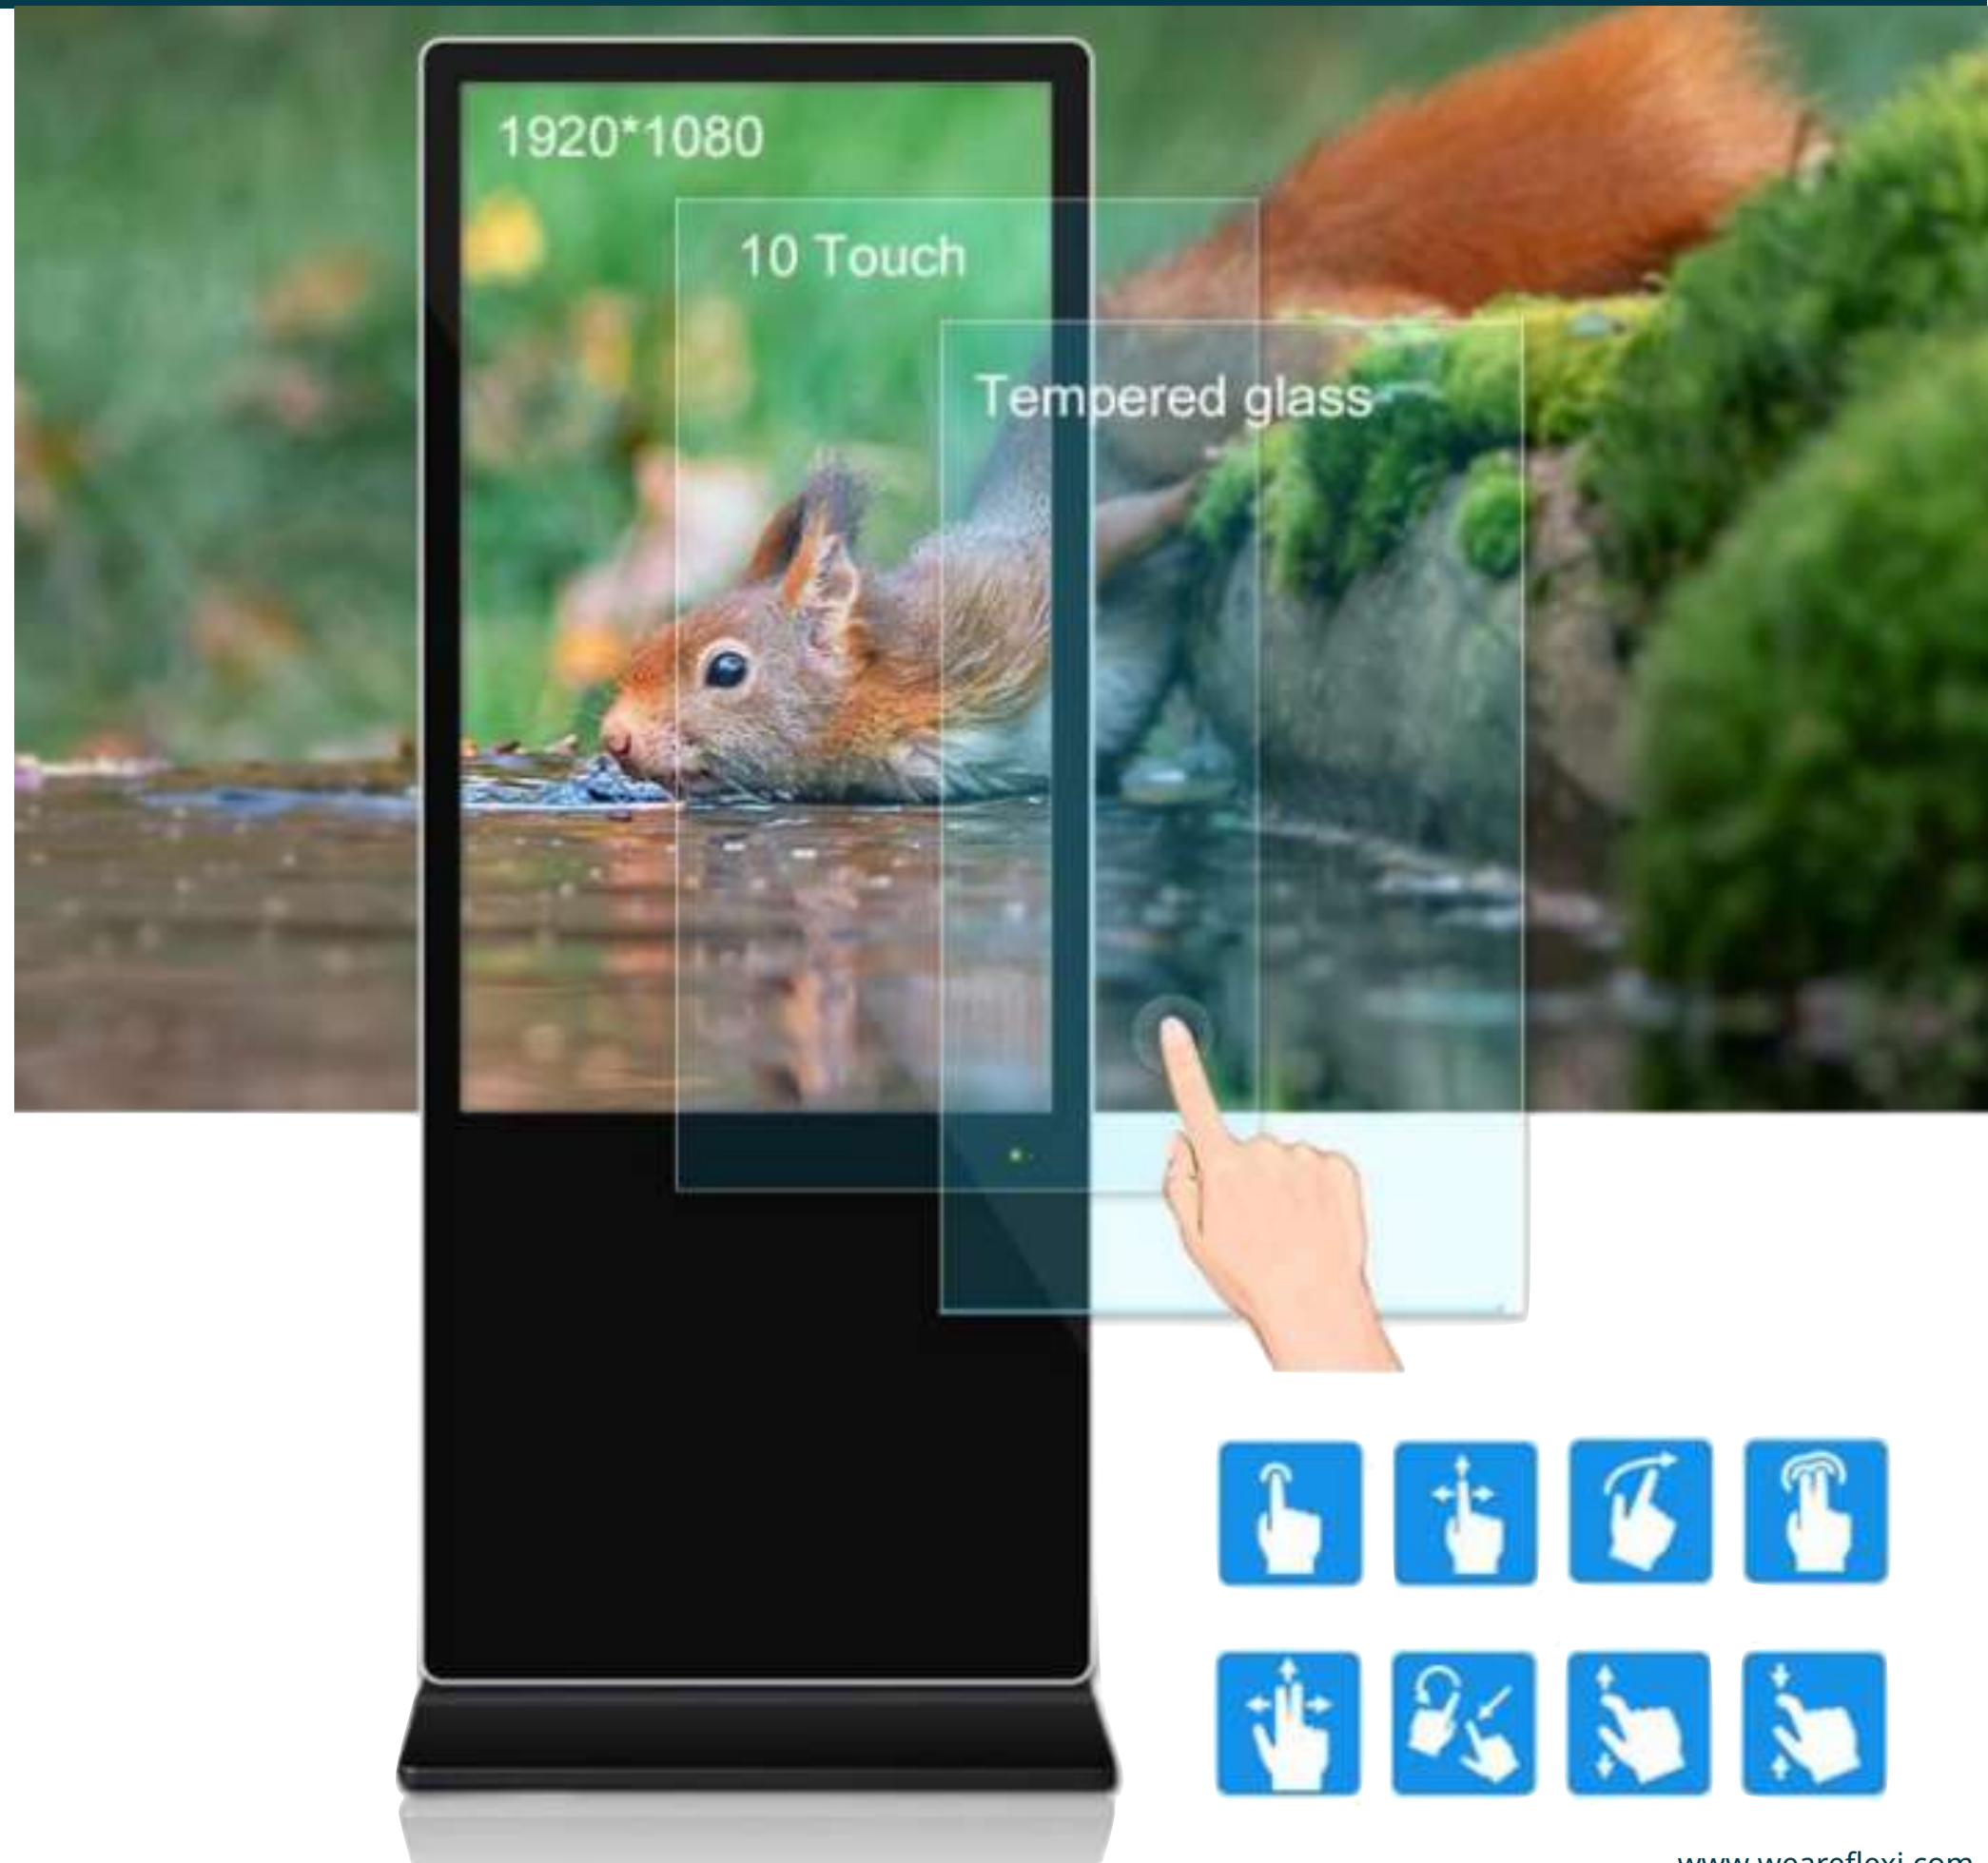

Floor Standing Digital Signage Kiosk

49" | 65"

Floor Standing Digital Signage Kiosk

Infrared Touchscreen

Features

- Boasts Infrared 10-point Touch for versatile interaction, supporting gestures like Flick, Pinch, and Swipe.
- Features a built-in Windows PC with customizable CPU, RAM, and SSD options for tailored performance.
- Functions as a large-scale Tablet or Interactive Kiosk, enhancing sales and brand image effectively.
- Equipped with built-in wireless WIFI & Bluetooth, facilitating standalone touchscreen functionality.
- Offers a Full HD Definition Monitor with durable Tempered Glass for crystal-clear visuals.
- Ensures uninterrupted advertising with loop play capability 24/7.
- Supports remote control and GSM connectivity, with optional digital signage software for added versatility.
- Includes an integrated USB Multimedia Player for seamless media playback.
- Widely deployed across various settings like shopping malls, exhibitions, airports, hospitals, etc., for advertising and self-service kiosk usage.
- Accredited with high-quality certifications such as CB, CE-LVD, CE-EMC, FCC, and RoHS.

Customised Logo

- 1.Support Split Screen
- 2.Customisation
- 3.Intelligent Speech
- 4.Loop Play
- 5.Remote Control
- 6.HD Display

HD Display
1080P

Floor Standing Digital Signage Kiosk

49" | 65"

TPS-20-65

Specifications

Specifications

Overview	Brand	Flexi
	Size	65 inch
	Body Material	SPCC Metal case body + Aluminum Frame
	Color	Black color
	Front surface	Tempered glass
	Life(hrs)	>60,000(hrs)
	Installation	Stand alone
Dimension	Outline Dimension	881.5* 2051.5* 430mm
	Visual Size	803.5(H)* 1428.5(V)mm
	Net Weight	74KG
Display	Panel type	A+ TFT-LCD Module
	Backlight	LED backlight
	Resolution	1920*1080
	Screen ratio	9:16
	Display color	16.7M
	Pixel Pitch(mm)	0.530(H)×0.530 (V)
	Brightness (nits)	350cd/m2
	Contrast	5000:1
	Visual angle	H ±178° / V ±178°