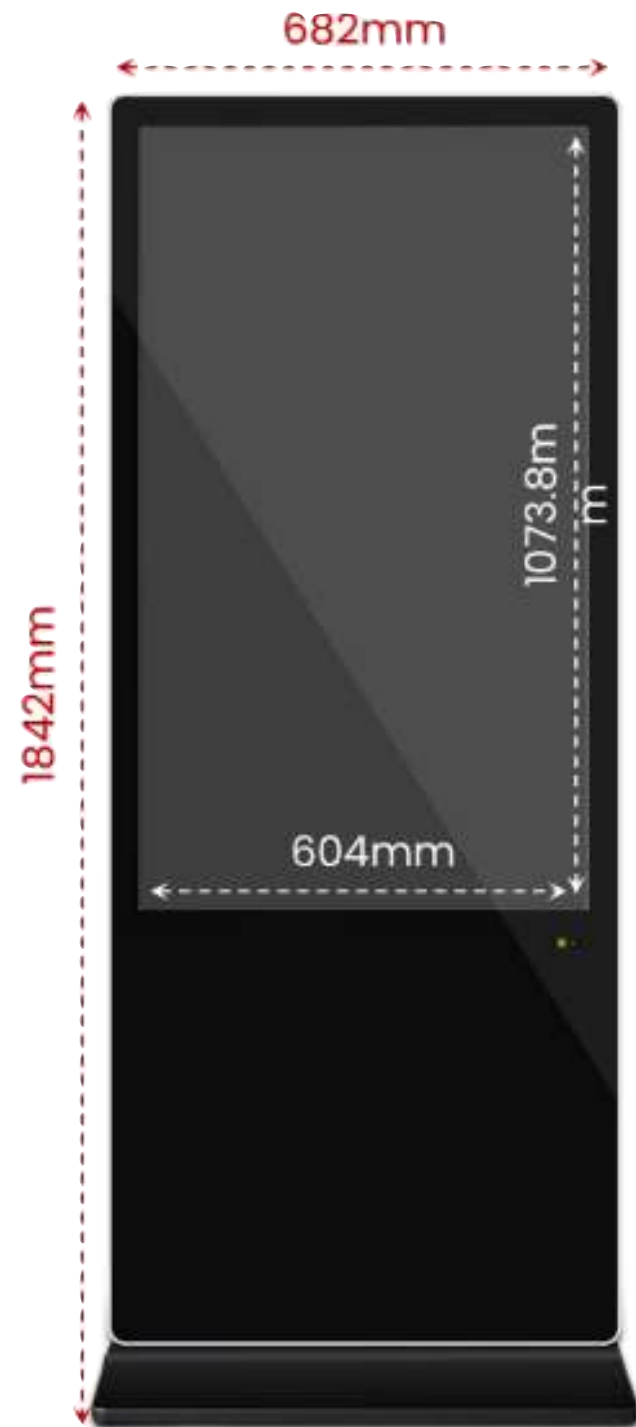

Shopping Guide

Catering

Cinemas

Bookstore Inquiry

Medical Promotion

Commercial Advertising

Floor Standing Digital Signage Kiosk

49" | 65"

TPS-20-49

Specifications

Specifications

Overview	Brand	Flexi
	Size	49 inch
	Body Material	SPCC Metal case body + Aluminum Frame
	Color	Black color
	Front surface	Tempered glass
	Life(hrs)	>60,000(hrs)
	Installation	Stand alone
Dimension	Outline Dimension	682* 1842* 430mm
	Visual Size	604(H)* 1073.8(V)mm
	Net Weight	53KG
Display	Panel type	A+ TFT-LCD Module
	Backlight	LED backlight
	Resolution	1920*1080
	Screen ratio	9:16
	Display color	16.7M
	Pixel Pitch(mm)	0.530(H)×0.530 (V)
	Brightness (nits)	350cd/m2
	Contrast	5000:1
	Visual angle	H ±178° / V ±178°

Specifications

PC Configuration	Main chipset	Intel
	CPU	Intel core i3/i5/i7
	Memory	4G / customization
	Storage	128G SSD / customization
	o/s	Windows 10 Pro English
	Graphics card	Intel HD Integrated Graphics
	Wifi	wireless 2.4G band, 802.11b/g/n
	Bluetooth	BT 4.0
	Sound card	Integrated
	Network card	RJ45 10/100/1000M adaptive
	Speaker	2x5W
	OSD display (Menu language)	Multilanguage pack

Specifications

Overview	Brand	Flexi
	Size	65 inch
	Body Material	SPCC Metal case body + Aluminum Frame
	Color	Black color
	Front surface	Tempered glass
	Life(hrs)	>60,000(hrs)
	Installation	Stand alone
Dimension	Outline Dimension	881.5* 2051.5* 430mm
	Visual Size	803.5(H)* 1428.5(V)mm
	Net Weight	74KG
Display	Panel type	A+ TFT-LCD Module
	Backlight	LED backlight
	Resolution	1920*1080
	Screen ratio	9:16
	Display color	16.7M
	Pixel Pitch(mm)	0.530(H)×0.530 (V)
	Brightness (nits)	350cd/m2
	Contrast	5000:1
	Visual angle	H ±178° / V ±178°