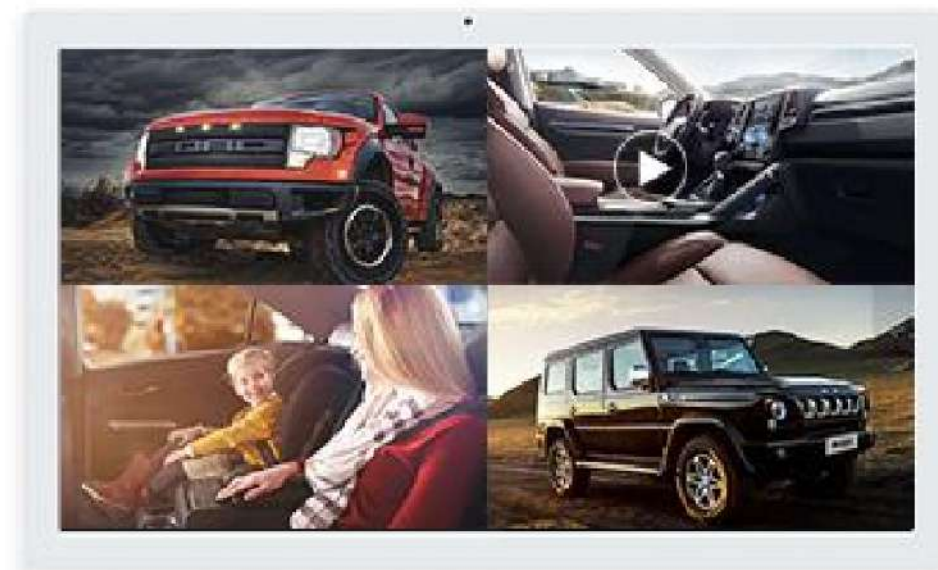

Quarter screen

Customize each split screen ratio and set multiple split screens effortlessly.