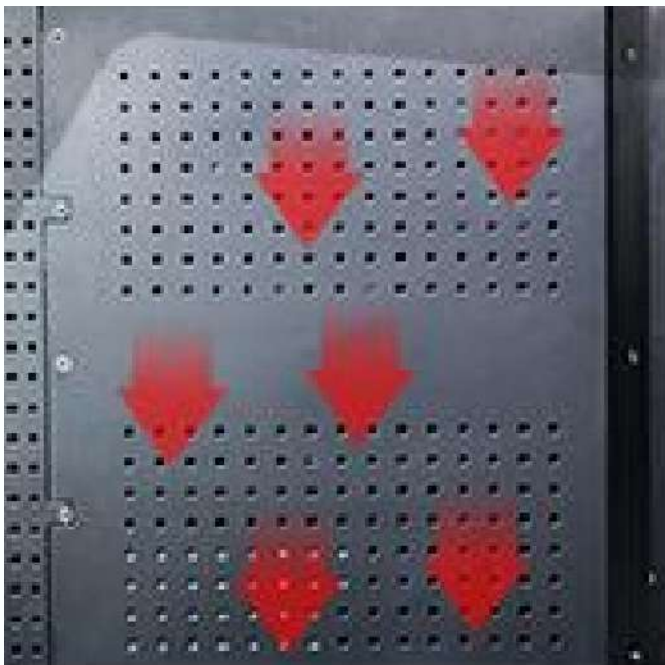

Touch Kiosk

21.5" | 43" | **55"**

TPS-01-55

Product Showcase

Scratch resistance glass

Porous heat dissipation

Full alloy border

Product Showcase