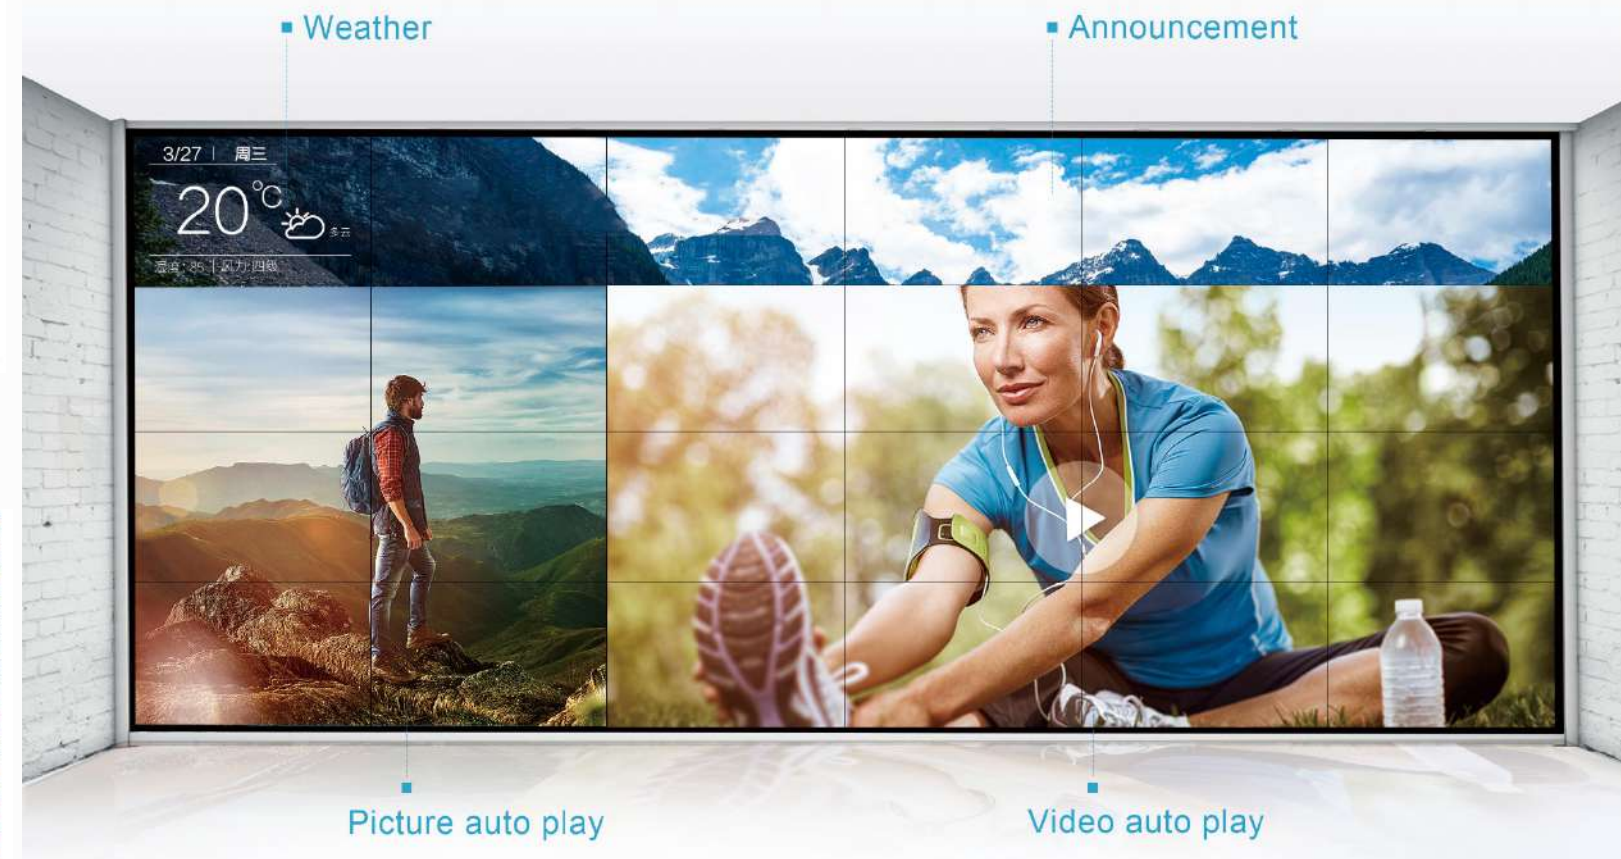

SCREEN SPLITTING

Our screen splitting feature allows you to seamlessly integrate multiple image sources into a single display, enabling you to incorporate up to several unique sources, including Central Monitoring, all at once. This advanced functionality allows you to effortlessly switch between various sources while maintaining the same high-quality visuals, giving you unparalleled flexibility and control over your display.

Unique Display

Picture Roaming

Picture-in-Picture

Full Display

LCD VIDEO WALL WITH TOUCH TECHNOLOGY

Experience next-level interactivity with our high-performance touchscreen technology, offering intuitive image processing and playback capabilities.