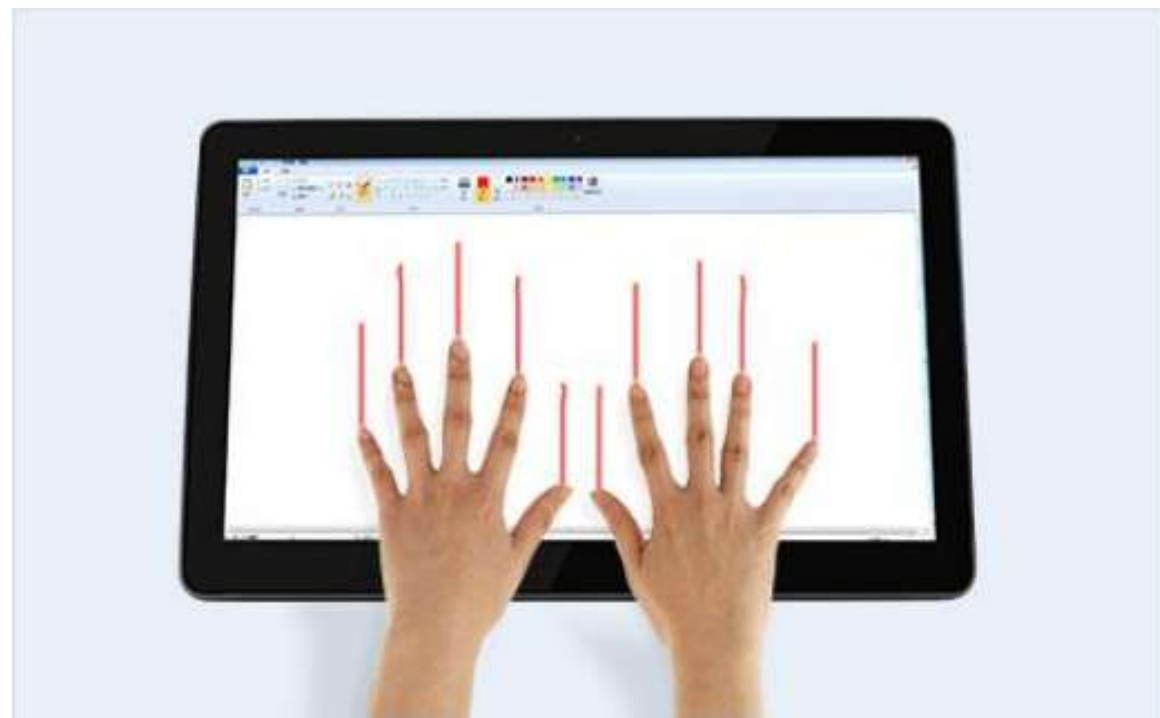

Product Features

1920*1080
FHD Screen

A. Metal Base

B. Folding Base

PCAP 10
Point Touch

C. Wall mounted

Product Interface

Android HDMI, LAN, USB, TF

Touch Monitor HDMI, VGA, USB(for touch)

Commercial Touch Monitors

10.1" | 13.3" | **15"** | 17"

TPS-14-150

SPCC Material Wrap

Sleek & Modern Design

Experience sleek elegance and cutting-edge design with Flexi touch monitors. Crafted with precision and attention to detail, our monitors boast a modern aesthetic that seamlessly integrates into any environment. Flexi Touch Monitors are designed to inspire productivity and elevate your digital experience.