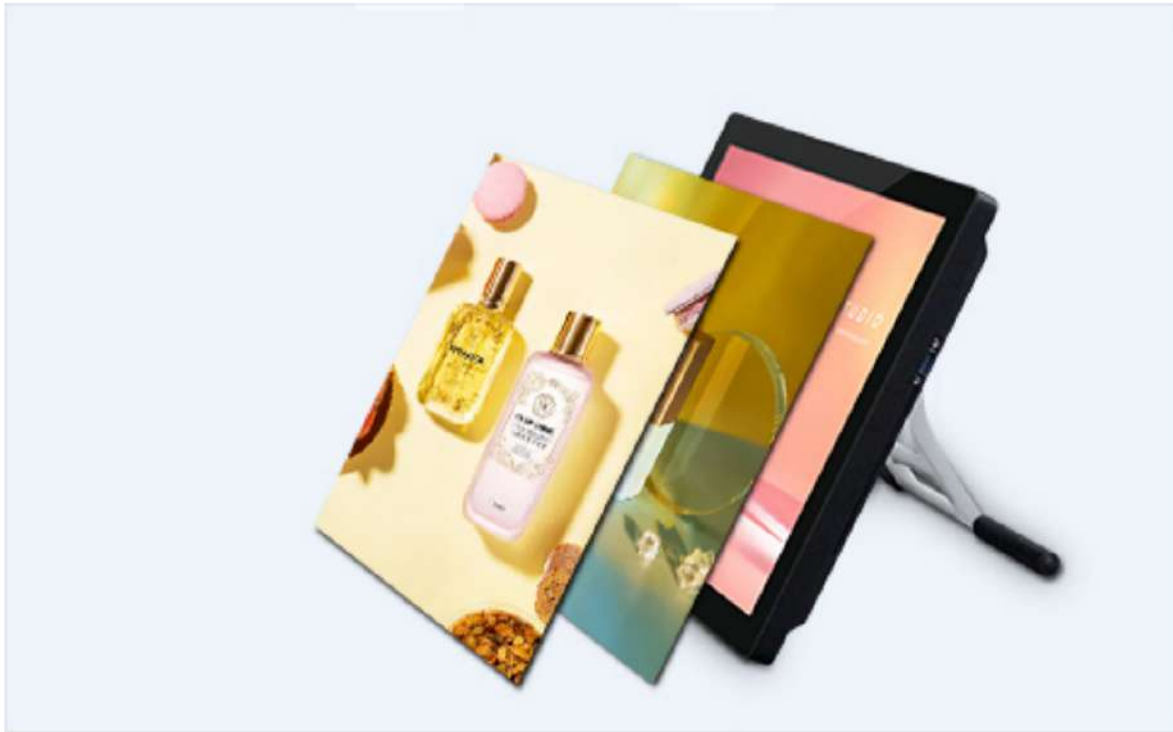

Product Features